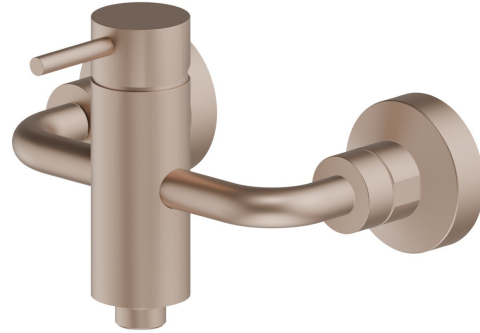

XT

4255.M0.072

Single lever exposed shower mixer - finish Copper Satin

Copper Satin

FEATURES

Material	Brass
Installation	Wall mounted
Control type	Single lever
Water mixing	Mechanical

TECHNICAL DRAWING

XT

4255.M0.072

Single lever exposed shower mixer - finish Copper Satin

AVAILABLE FINISHES

M0.072

Copper Satin

01.014

finish Matt White

01.093

finish Matt Black

21.018

finish Chrome

47.083

finish Groove Bronze

58.061

finish PVD Copper Bronze

58.063