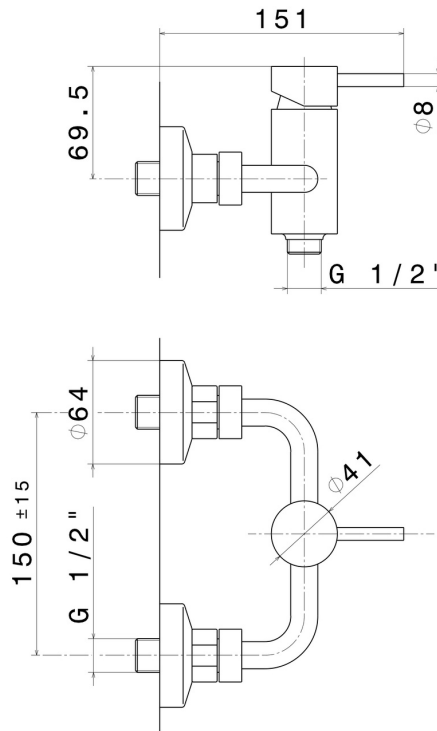

XT

4255.M0.072

Single lever exposed shower mixer - finish Copper Satin

Copper Satin

FEATURES

Material	Brass
Installation	Wall mounted
Control type	Single lever
Water mixing	Mechanical

TECHNICAL DRAWING

XT

4255.M0.072

Single lever exposed shower mixer - finish Copper Satin

AVAILABLE FINISHES

M0.072

Copper Satin

01.014

finish Matt White

01.093