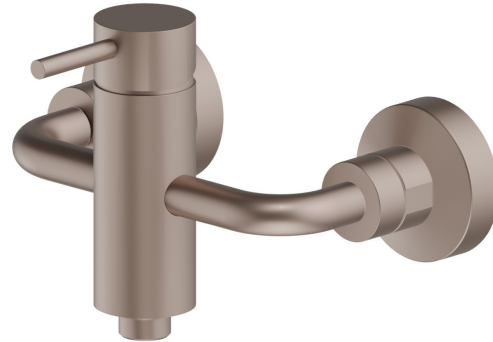

XT

4255.M0.075

Single lever exposed shower mixer - finish Copper Glossy

FEATURES

Material	Brass
Installation	Wall mounted
Control type	Single lever
Water mixing	Mechanical

TECHNICAL DRAWING

XT

4255.M0.075

Single lever exposed shower mixer - finish Copper Glossy

AVAILABLE FINISHES

M0.075

Copper Glossy

01.014

finish Matt White

01.093

finish Matt Black

21.018

finish Chrome

47.083

finish Groove Bronze

58.061

finish PVD Copper Bronze

58.063

finish PVD Gun Metal