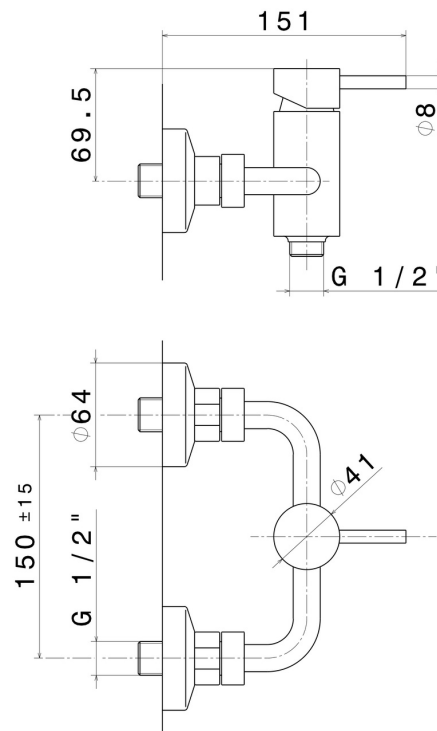

XT

4255.M0.075

Single lever exposed shower mixer - finish Copper Glossy

FEATURES

Material	Brass
Installation	Wall mounted
Control type	Single lever
Water mixing	Mechanical

TECHNICAL DRAWING

XT

4255.M0.075

21.018

finish Chrome

47.083

finish Groove Bronze

58.061

finish PVD Copper Bronze

58.063

finish PVD Gun Metal