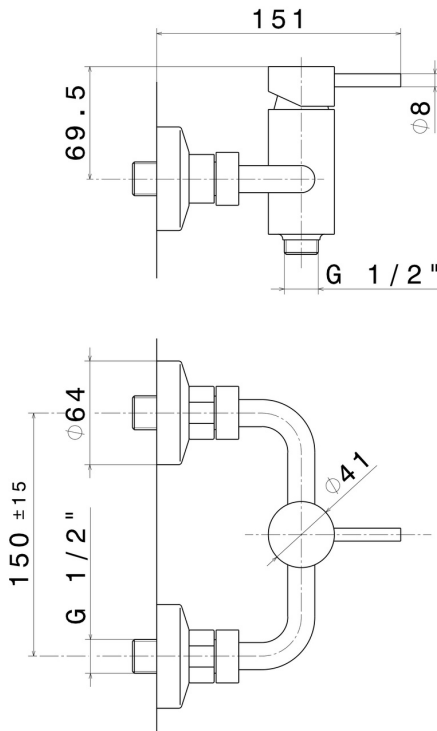

XT

4255.M0.077

Single lever exposed shower mixer - finish Carbon Satin

Carbon Satin

FEATURES

Material	Brass
Installation	Wall mounted
Control type	Single lever
Water mixing	Mechanical

TECHNICAL DRAWING

XT

4255.M0.077

Single lever exposed shower mixer - finish Carbon Satin

AVAILABLE FINISHES

M0.077

Carbon Satin

01.014

finish Matt White

01.093