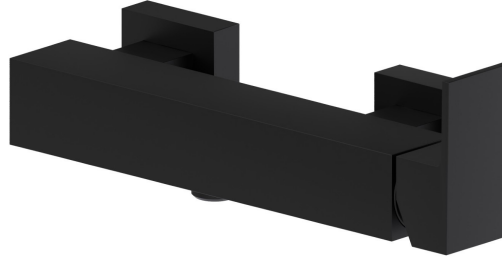

# ERGO-Q

**66455.01.093**

Single lever exposed shower mixer - finish Matt Black

## FEATURES

Material	<b>Brass</b>
Installation	<b>Wall mounted</b>
Control type	<b>Single lever</b>
Water mixing	<b>Mechanical</b>

## TECHNICAL DRAWING

  
**AR Preview**  
try it in your home

**More Details**  
on our [website](#)

**ERGO-Q**

**66455.01.093**

Single lever exposed shower mixer - finish Matt Black

**AVAILABLE FINISHES**

---