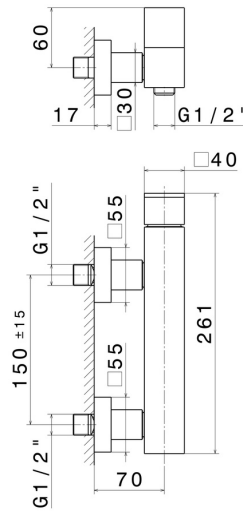

TECHNICAL DRAWING

AR Preview
try it in your home

More Details
on our [website](#)