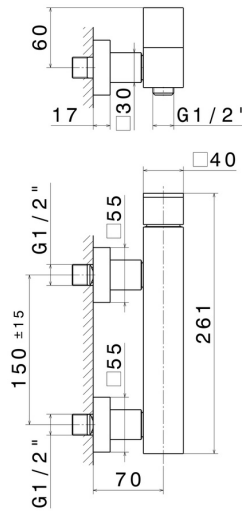

# ERGO-Q

**66455.21.018**

Single lever exposed shower mixer - finish Chrome

Chrome

## FEATURES

Material	<b>Brass</b>
Installation	<b>Wall mounted</b>
Control type	<b>Single lever</b>
Water mixing	<b>Mechanical</b>

## TECHNICAL DRAWING

**ERGO-Q**

**66455.21.018**

Single lever exposed shower mixer - finish Chrome

**AVAILABLE FINISHES**

---

**21.018**

Chrome