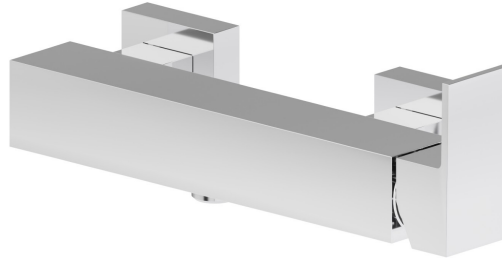

# ERGO-Q

**66455.21.018**

Single lever exposed shower mixer - finish Chrome

Chrome

## FEATURES

Material	<b>Brass</b>
Installation	<b>Wall mounted</b>
Control type	<b>Single lever</b>
Water mixing	<b>Mechanical</b>

## TECHNICAL DRAWING

**ERGO-Q**

**66455.21.018**

Single lever exposed shower mixer - finish Chrome

**AVAILABLE FINISHES**

---

**21.018**

Chrome