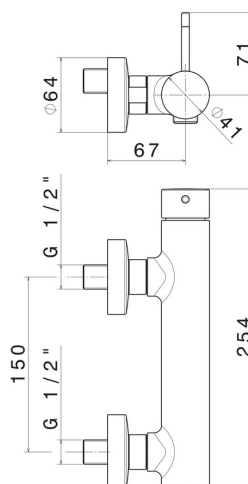

O'RAMA

68455.01.093

Single lever exposed shower mixer - finish Matt Black

FEATURES

Material	Brass
Installation	Wall mounted
Control type	Single lever
Water mixing	Mechanical

TECHNICAL DRAWING

O'RAMA

68455.01.093