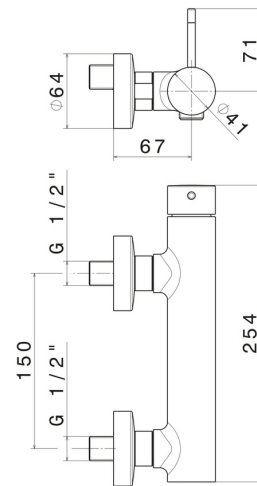

Wall mounted

Control type

Single lever

Water mixing

Mechanical

TECHNICAL DRAWING

O'RAMA

68455.05.093