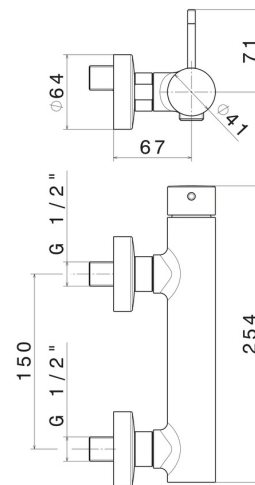

O'RAMA

68455.61.020

Single lever exposed shower mixer - finish PVD Glossy Gold

FEATURES

Material	Brass
Installation	Wall mounted
Control type	Single lever
Water mixing	Mechanical

TECHNICAL DRAWING

O'RAMA

68455.61.020