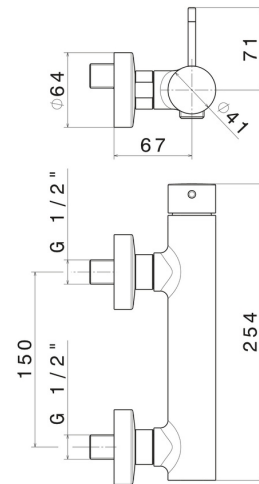

O'RAMA

68455.M2.070

Single lever exposed shower mixer - finish Titanium Satin - Matt black

FEATURES

Material	Brass
Installation	Wall mounted
Control type	Single lever
Water mixing	Mechanical

TECHNICAL DRAWING