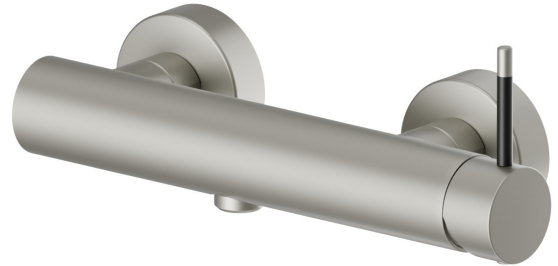

O'RAMA

68455.M2.070

Single lever exposed shower mixer - finish Titanium Satin - Matt black

FEATURES

Material	Brass
Installation	Wall mounted
Control type	Single lever
Water mixing	Mechanical

TECHNICAL DRAWING

O'RAMA

68455.M2.070

Single lever exposed shower mixer - finish Titanium Satin - Matt black

AVAILABLE FINISHES

M2.070

Titanium Satin - Matt black

01.093

finish Matt Black

05.093

finish Chrome - Matt Black

61.020

finish PVD Glossy Gold

M2.071

finish Gold Satin - Matt black

M2.072

finish Copper Satin - Matt black

M2.075

finish Copper Glossy