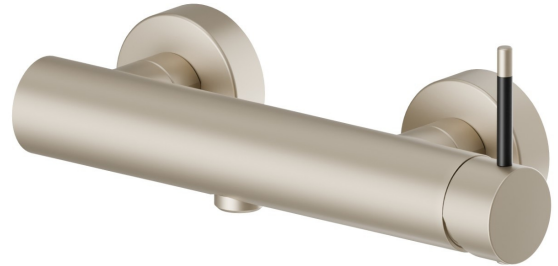

O'RAMA

68455.M2.071

Single lever exposed shower mixer - finish Gold Satin - Matt black

Gold Satin - Matt black

FEATURES

Material

Brass

Installation

Wall mounted

Control type

Single lever

Water mixing

Mechanical

TECHNICAL DRAWING

O'RAMA

68455.M2.071

Single lever exposed shower mixer - finish Gold Satin - Matt black

AVAILABLE FINISHES

M2.071

Gold Satin - Matt black

01.093

finish Matt Black

05.093

finish Chrome - Matt Black

61.020

finish PVD Glossy Gold

M2.070

finish Titanium Satin - Matt black

M2.072

finish Copper Satin - Matt black

M2.075

finish Copper Glossy