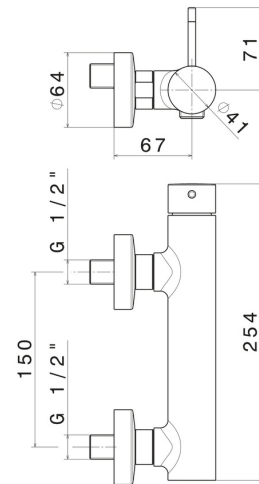

Wall mounted

Control type

Single lever

Water mixing

Mechanical

TECHNICAL DRAWING

O'RAMA

68455.M2.071