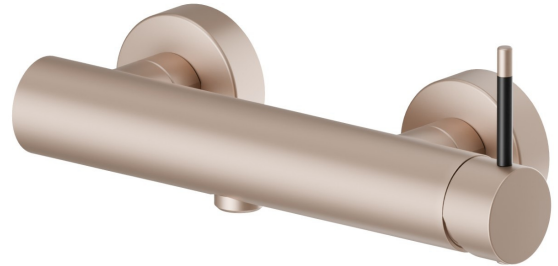

O'RAMA

68455.M2.072

Single lever exposed shower mixer - finish Copper Satin - Matt black

Copper Satin - Matt black

FEATURES

Material

Brass

Installation

Wall mounted

Control type

Single lever

Water mixing

Mechanical

TECHNICAL DRAWING

O'RAMA

68455.M2.072

Single lever exposed shower mixer - finish Copper Satin - Matt black

AVAILABLE FINISHES

M2.072

Copper Satin - Matt black

01.093

finish Matt Black

05.093

finish Chrome - Matt Black

61.020

finish PVD Glossy Gold

M2.070

finish Titanium Satin - Matt black

M2.071

finish Gold Satin - Matt black

M2.075

finish Copper Glossy