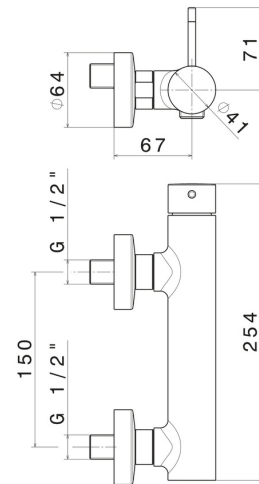

Wall mounted

Control type

Single lever

Water mixing

Mechanical

TECHNICAL DRAWING

O'RAMA

68455.M2.072