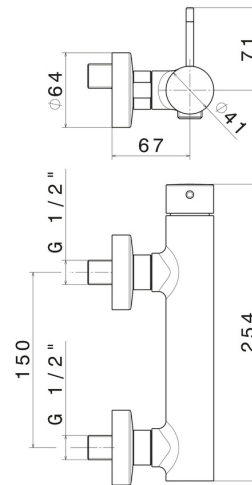

### FEATURES

---

Material	<b>Brass</b>
Installation	<b>Wall mounted</b>
Control type	<b>Single lever</b>
Water mixing	<b>Mechanical</b>

### TECHNICAL DRAWING

---

**O'RAMA**

**68455.M2.075**

Single lever exposed shower mixer - finish Copper Glossy

**AVAILABLE FINISHES**

---

**M2.075**