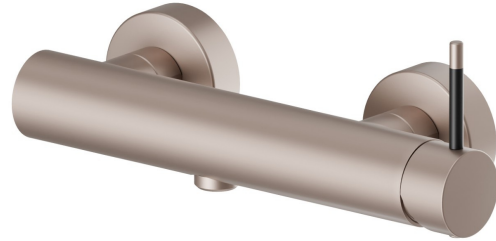

## 68455.M2.075

Single lever exposed shower mixer - finish Copper Glossy

### FEATURES

---

Material	<b>Brass</b>
Installation	<b>Wall mounted</b>
Control type	<b>Single lever</b>
Water mixing	<b>Mechanical</b>

### TECHNICAL DRAWING

---

**O'RAMA**

**68455.M2.075**

Single lever exposed shower mixer - finish Copper Glossy

**AVAILABLE FINISHES**

---

**M2.075**