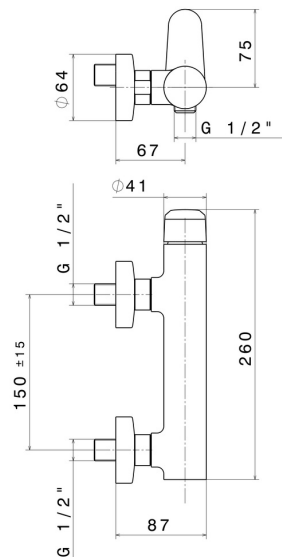

NIO

68955.01.093

Single lever exposed shower mixer - finish Matt Black

FEATURES

Material	Brass
Installation	Wall mounted
Control type	Single lever
Water mixing	Mechanical

TECHNICAL DRAWING

NIO

68955.01.093

59.097

finish PVD Brushed Gold