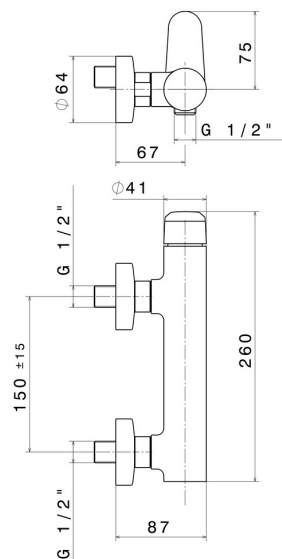

NIO

68955.21.018

Single lever exposed shower mixer - finish Chrome

Chrome

FEATURES

Material	Brass
Installation	Wall mounted
Control type	Single lever
Water mixing	Mechanical

TECHNICAL DRAWING

NIO

68955.21.018

Single lever exposed shower mixer - finish Chrome

AVAILABLE FINISHES

21.018

Chrome

01.093

finish Matt Black

59.066