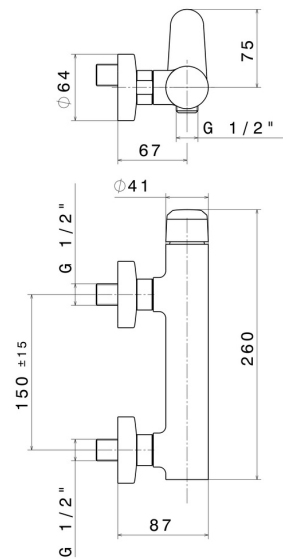

NIO

68955.59.066

Single lever exposed shower mixer - finish PVD Brushed steel

PVD Brushed steel

FEATURES

Material
Installation
Control type
Water mixing

Brass
Wall mounted
Single lever
Mechanical

TECHNICAL DRAWING

NIO

68955.59.066

Single lever exposed shower mixer - finish PVD Brushed steel

AVAILABLE FINISHES

59.066

PVD Brushed steel

01.093

finish Matt Black