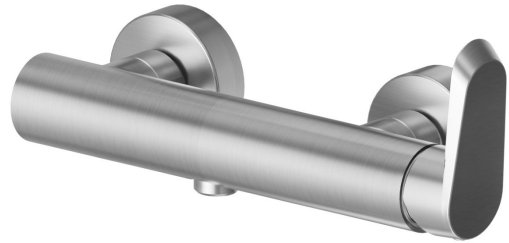

NIO

68955.59.066

Single lever exposed shower mixer - finish PVD Brushed steel

PVD Brushed steel

FEATURES

Material
Installation
Control type
Water mixing

Brass
Wall mounted
Single lever
Mechanical

TECHNICAL DRAWING

NIO

68955.59.066

Single lever exposed shower mixer - finish PVD Brushed steel

AVAILABLE FINISHES

59.066

PVD Brushed steel

01.093

finish Matt Black

21.018

finish Chrome

59.097

finish PVD Brushed Gold