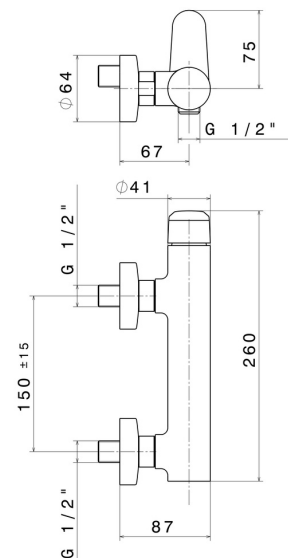

NIO

68955.59.097

Single lever exposed shower mixer - finish PVD Brushed Gold

PVD Brushed Gold

FEATURES

Material	Brass
Installation	Wall mounted
Control type	Single lever
Water mixing	Mechanical

TECHNICAL DRAWING

NIO

68955.59.097

Single lever exposed shower mixer - finish PVD Brushed Gold

AVAILABLE FINISHES

59.097

PVD Brushed Gold

01.093

finish Matt Black

21.018

finish Chrome

59.066

finish PVD Brushed steel