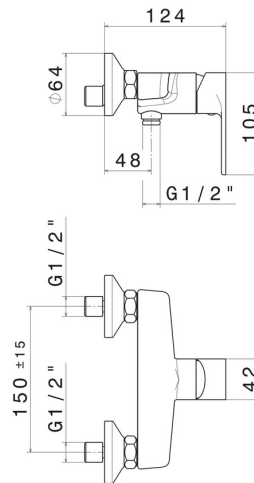

EXTRO

69355.01.093

Single lever exposed shower mixer - finish Matt Black

FEATURES

Material	Brass
Installation	Wall mounted
Control type	Single lever
Water mixing	Mechanical

TECHNICAL DRAWING

AR Preview
try it in your home