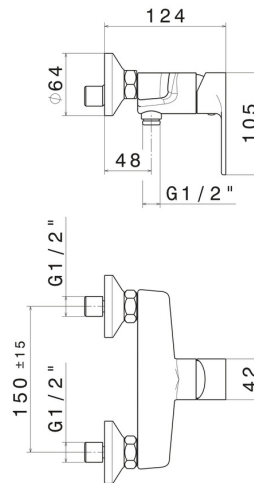

EXTRO

69355.21.018

Single lever exposed shower mixer - finish Chrome

Chrome

FEATURES

Material	Brass
Installation	Wall mounted
Control type	Single lever
Water mixing	Mechanical

TECHNICAL DRAWING

AR Preview
try it in your home

More Details
on our [website](#)

EXTRO

69355.21.018

Single lever exposed shower mixer - finish Chrome

AVAILABLE FINISHES

21.018

Chrome

01.093