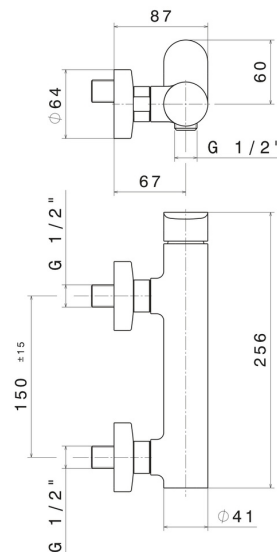

LINFA II

69455.01.014

Single lever exposed shower mixer - finish Matt White

FEATURES

Material	Brass
Installation	Wall mounted
Control type	Single lever
Water mixing	Mechanical

TECHNICAL DRAWING

LINFA II

69455.01.014