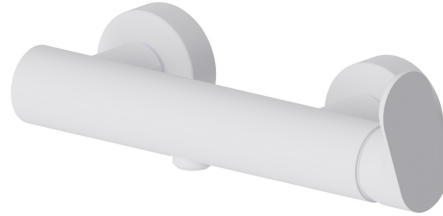

LINFA II

69455.01.014

Single lever exposed shower mixer - finish Matt White

FEATURES

Material	Brass
Installation	Wall mounted
Control type	Single lever
Water mixing	Mechanical

TECHNICAL DRAWING

LINFA II

69455.01.014

Single lever exposed shower mixer - finish Matt White

AVAILABLE FINISHES

01.014

Matt White

01.093

finish Matt Black

21.018

finish Chrome

M0.070

finish Titanium Satin

M0.071

finish Gold Satin

M0.072

finish Copper Satin

M0.075

finish Copper Glossy