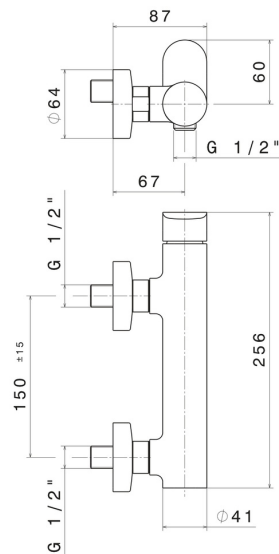

LINFA II

69455.01.093

Single lever exposed shower mixer - finish Matt Black

FEATURES

Material	Brass
Installation	Wall mounted
Control type	Single lever
Water mixing	Mechanical

TECHNICAL DRAWING

LINFA II

69455.01.093