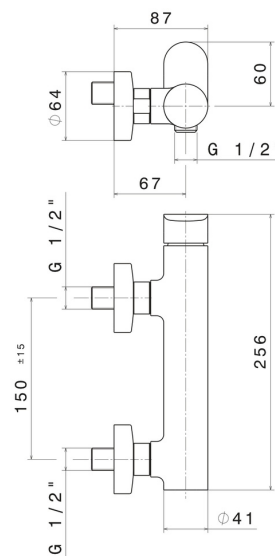

# LINFA II

**69455.21.018**

Single lever exposed shower mixer - finish Chrome

Chrome

## FEATURES

Material	<b>Brass</b>
Installation	<b>Wall mounted</b>
Control type	<b>Single lever</b>
Water mixing	<b>Mechanical</b>

## TECHNICAL DRAWING

**LINFA II**

**69455.21.018**

Single lever exposed shower mixer - finish Chrome

**AVAILABLE FINISHES**

---

**21.018**

Chrome