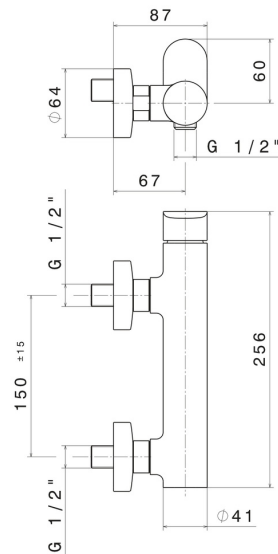

LINFA II

69455.M0.070

Single lever exposed shower mixer - finish Titanium Satin

Titanium Satin

FEATURES

Material	Brass
Installation	Wall mounted
Control type	Single lever
Water mixing	Mechanical

TECHNICAL DRAWING