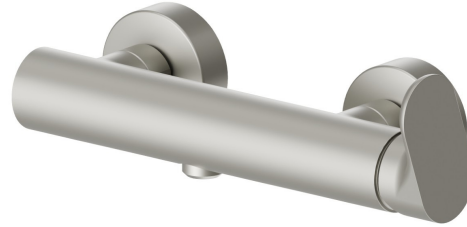

LINFA II

69455.M0.070

Single lever exposed shower mixer - finish Titanium Satin

Titanium Satin

FEATURES

Material	Brass
Installation	Wall mounted
Control type	Single lever
Water mixing	Mechanical

TECHNICAL DRAWING

LINFA II

69455.M0.070

Single lever exposed shower mixer - finish Titanium Satin

AVAILABLE FINISHES

M0.070

Titanium Satin

01.014

finish Matt White

M0.075

finish Copper Glossy