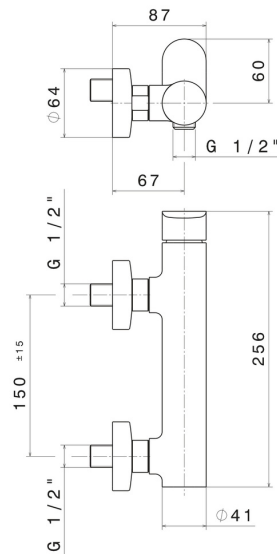

LINFA II

69455.M0.071

Single lever exposed shower mixer - finish Gold Satin

Gold Satin

FEATURES

Material	Brass
Installation	Wall mounted
Control type	Single lever
Water mixing	Mechanical

TECHNICAL DRAWING

LINFA II