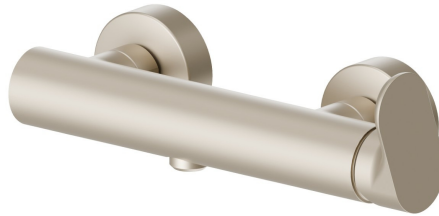

LINFA II

69455.M0.071

Single lever exposed shower mixer - finish Gold Satin

Gold Satin

FEATURES

Material	Brass
Installation	Wall mounted
Control type	Single lever
Water mixing	Mechanical

TECHNICAL DRAWING

LINFA II

69455.M0.071

Single lever exposed shower mixer - finish Gold Satin

AVAILABLE FINISHES

M0.071

Gold Satin

01.014

finish Matt White

01.093

finish Matt Black

21.018

finish Chrome

M0.070

finish Titanium Satin

M0.072

finish Copper Satin

M0.075

finish Copper Glossy