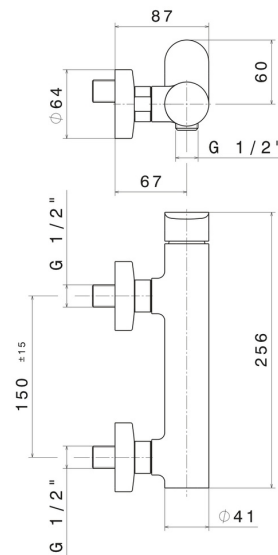

# LINFA II

**69455.M0.072**

Single lever exposed shower mixer - finish Copper Satin

Copper Satin

## FEATURES

Material	<b>Brass</b>
Installation	<b>Wall mounted</b>
Control type	<b>Single lever</b>
Water mixing	<b>Mechanical</b>

## TECHNICAL DRAWING

**LINFA II**

**69455.M0.072**

Single lever exposed shower mixer - finish Copper Satin

**AVAILABLE FINISHES**

---

**M0.072**

Copper Satin