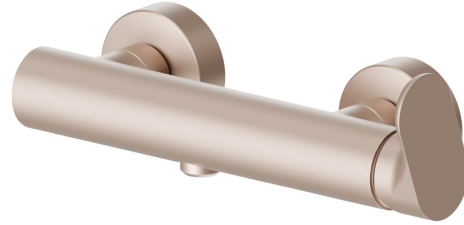

# LINFA II

**69455.M0.072**

Single lever exposed shower mixer - finish Copper Satin

Copper Satin

## FEATURES

Material	<b>Brass</b>
Installation	<b>Wall mounted</b>
Control type	<b>Single lever</b>
Water mixing	<b>Mechanical</b>

## TECHNICAL DRAWING

**LINFA II**

**69455.M0.072**

Single lever exposed shower mixer - finish Copper Satin

**AVAILABLE FINISHES**

---

**M0.072**

Copper Satin

**M0.071**

finish Gold Satin

**M0.075**

finish Copper Glossy