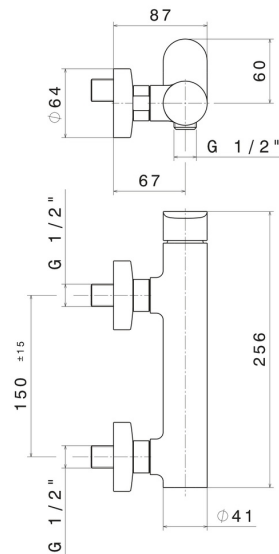

TECHNICAL DRAWING

AR Preview
try it in your home

More Details
on our [website](#)