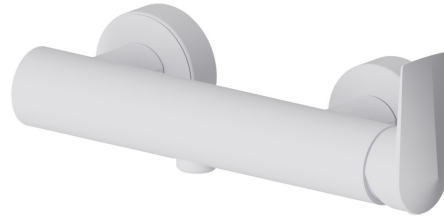

DELTA ZERO

72255.01.014

Single lever exposed shower mixer - finish Matt White

FEATURES

Material	Brass
Installation	Wall mounted
Control type	Single lever
Water mixing	Mechanical

TECHNICAL DRAWING

DELTA ZERO

72255.01.014

Single lever exposed shower mixer - finish Matt White

AVAILABLE FINISHES

01.014

Matt White

01.093

finish Matt Black

21.018