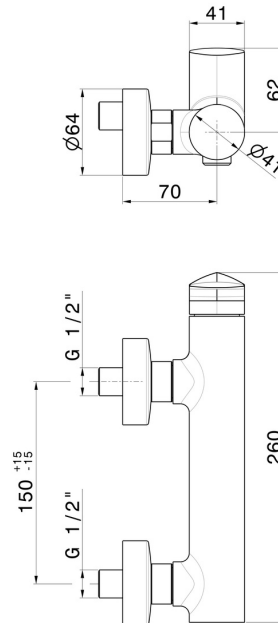

DELTA ZERO

72255.01.014

Single lever exposed shower mixer - finish Matt White

FEATURES

Material	Brass
Installation	Wall mounted
Control type	Single lever
Water mixing	Mechanical

TECHNICAL DRAWING

DELTA ZERO