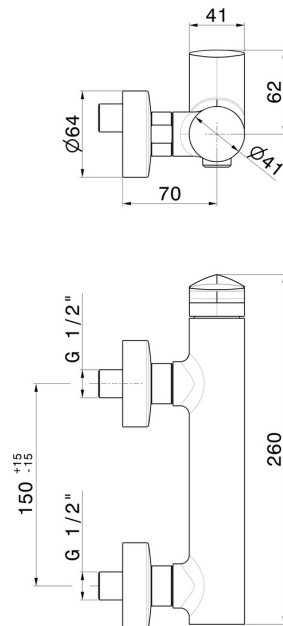

DELTA ZERO

72255.01.093

Single lever exposed shower mixer - finish Matt Black

FEATURES

Material	Brass
Installation	Wall mounted
Control type	Single lever
Water mixing	Mechanical

TECHNICAL DRAWING

DELTA ZERO