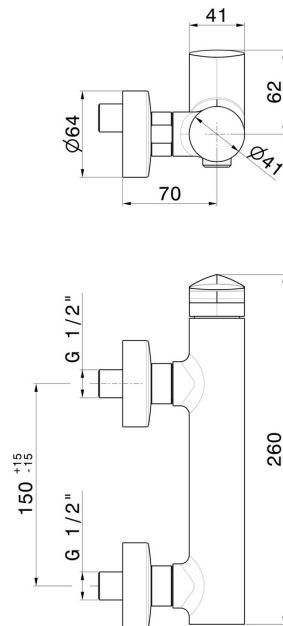

# DELTA ZERO

**72255.21.018**

Single lever exposed shower mixer - finish Chrome

Chrome

## FEATURES

Material	<b>Brass</b>
Installation	<b>Wall mounted</b>
Control type	<b>Single lever</b>
Water mixing	<b>Mechanical</b>

## TECHNICAL DRAWING

  
**AR Preview**  
try it in your home

**More Details**  
on our [website](#)

**DELTA ZERO**

**72255.21.018**

Single lever exposed shower mixer - finish Chrome

**AVAILABLE FINISHES**

---