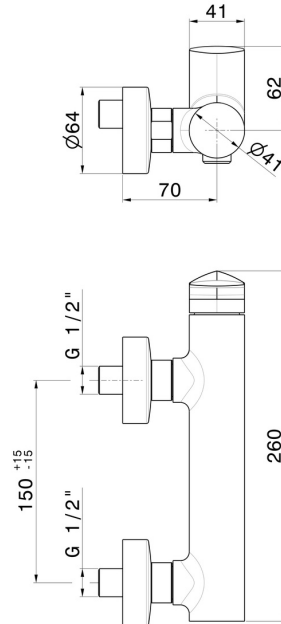

DELTA ZERO

72255.58.061

Single lever exposed shower mixer - finish PVD Copper Bronze

PVD Copper Bronze

FEATURES

Material	Brass
Installation	Wall mounted
Control type	Single lever
Water mixing	Mechanical

TECHNICAL DRAWING

DELTA ZERO

72255.58.061

Single lever exposed shower mixer - finish PVD Copper Bronze

AVAILABLE FINISHES

58.061

PVD Copper Bronze

01.014

finish Matt White