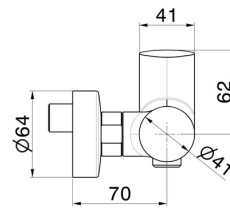

# DELTA ZERO

**72255.58.063**

Single lever exposed shower mixer - finish PVD Gun Metal

PVD Gun Metal

## FEATURES

Material  
Installation  
Control type  
Water mixing

**Brass**  
**Wall mounted**  
**Single lever**  
**Mechanical**

## TECHNICAL DRAWING

 **AR Preview**  
try it in your home

**More Details**  
on our [website](#)

**DELTA ZERO**

**72255.58.063**

Single lever exposed shower mixer - finish PVD Gun Metal

**AVAILABLE FINISHES**