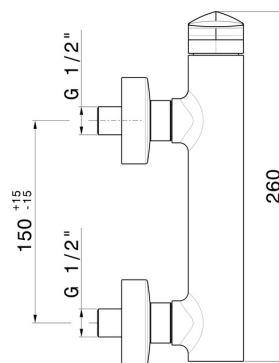

# DELTA ZERO

**72255.58.063**

Single lever exposed shower mixer - finish PVD Gun Metal

PVD Gun Metal

## FEATURES

Material  
Installation  
Control type  
Water mixing

**Brass**  
**Wall mounted**  
**Single lever**  
**Mechanical**

## TECHNICAL DRAWING

 **AR Preview**  
try it in your home

**More Details**  
on our [website](#)

**DELTA ZERO**

**72255.58.063**

Single lever exposed shower mixer - finish PVD Gun Metal

**AVAILABLE FINISHES**