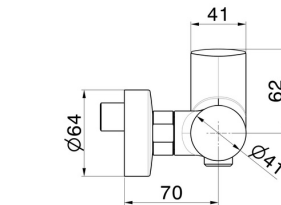

DELTA ZERO

72255.59.064

Single lever exposed shower mixer - finish PVD Brushed Gun Metal

PVD Brushed Gun Metal

FEATURES

Material	Brass
Installation	Wall mounted
Control type	Single lever
Water mixing	Mechanical

TECHNICAL DRAWING

DELTA ZERO

72255.59.064

Single lever exposed shower mixer - finish PVD Brushed Gun Metal

AVAILABLE FINISHES

59.064

PVD Brushed Gun Metal

01.014