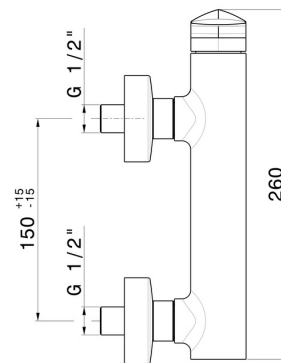

DELTA ZERO

72255.59.064

Single lever exposed shower mixer - finish PVD Brushed Gun Metal

PVD Brushed Gun Metal

FEATURES

Material	Brass
Installation	Wall mounted
Control type	Single lever
Water mixing	Mechanical

TECHNICAL DRAWING

DELTA ZERO

72255.59.064

Single lever exposed shower mixer - finish PVD Brushed Gun Metal

AVAILABLE FINISHES

59.064

PVD Brushed Gun Metal

01.014