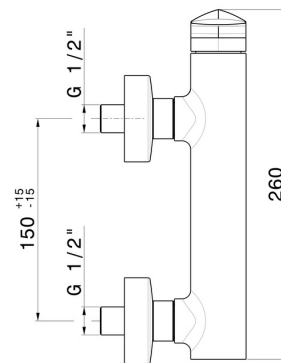

DELTA ZERO

72255.59.067

Single lever exposed shower mixer - finish PVD Brushed Copper Bronze

PVD Brushed Copper Bronze

FEATURES

Material	Brass
Installation	Wall mounted
Control type	Single lever
Water mixing	Mechanical

TECHNICAL DRAWING

DELTA ZERO

72255.59.067

Single lever exposed shower mixer - finish PVD Brushed Copper Bronze

AVAILABLE FINISHES

59.067

PVD Brushed Copper Bronze

01.014