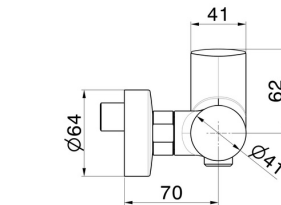

DELTA ZERO

72255.59.067

Single lever exposed shower mixer - finish PVD Brushed Copper Bronze

PVD Brushed Copper Bronze

FEATURES

Material	Brass
Installation	Wall mounted
Control type	Single lever
Water mixing	Mechanical

TECHNICAL DRAWING

DELTA ZERO

72255.59.067

Single lever exposed shower mixer - finish PVD Brushed Copper Bronze

AVAILABLE FINISHES

59.067

PVD Brushed Copper Bronze

01.014