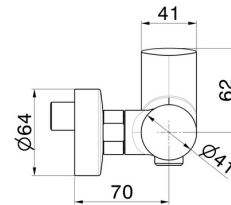

DELTA ZERO

72255.59.097

Single lever exposed shower mixer - finish PVD Brushed Gold

PVD Brushed Gold

FEATURES

Material	Brass
Installation	Wall mounted
Control type	Single lever
Water mixing	Mechanical

TECHNICAL DRAWING

DELTA ZERO

72255.59.097

Single lever exposed shower mixer - finish PVD Brushed Gold

AVAILABLE FINISHES

59.097

PVD Brushed Gold

01.014

finish Matt White