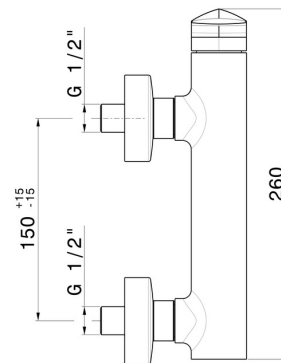

DELTA ZERO

72255.59.097

Single lever exposed shower mixer - finish PVD Brushed Gold

PVD Brushed Gold

FEATURES

Material	Brass
Installation	Wall mounted
Control type	Single lever
Water mixing	Mechanical

TECHNICAL DRAWING

DELTA ZERO

72255.59.097

Single lever exposed shower mixer - finish PVD Brushed Gold

AVAILABLE FINISHES

59.097

PVD Brushed Gold

01.014

finish Matt White