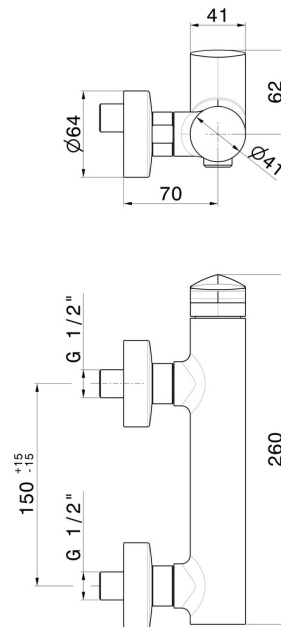

DELTA ZERO

72255.61.020

Single lever exposed shower mixer - finish PVD Glossy Gold

PVD Glossy Gold

FEATURES

Material	Brass
Installation	Wall mounted
Control type	Single lever
Water mixing	Mechanical

TECHNICAL DRAWING

AR Preview
try it in your home

More Details
on our [website](#)

DELTA ZERO

72255.61.020

Single lever exposed shower mixer - finish PVD Glossy Gold

AVAILABLE FINISHES

61.020

PVD Glossy Gold