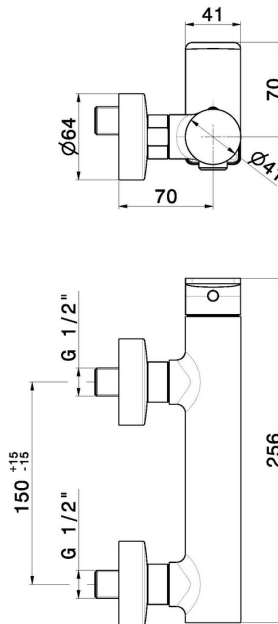

B-EASY

72655.01.014

Single lever exposed shower mixer - finish Matt White

FEATURES

Material	Brass
Installation	Wall mounted
Control type	Single lever
Water mixing	Mechanical

TECHNICAL DRAWING

AR Preview
try it in your home

More Details
on our [website](#)

B-EASY

72655.01.014

Single lever exposed shower mixer - finish Matt White

AVAILABLE FINISHES

01.014

Matt White

01.093