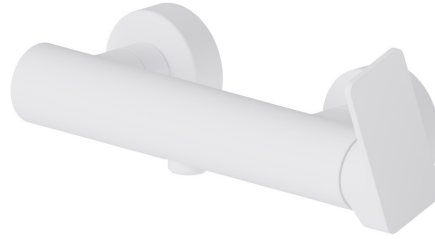

B-EASY

72655.01.014

Single lever exposed shower mixer - finish Matt White

FEATURES

Material	Brass
Installation	Wall mounted
Control type	Single lever
Water mixing	Mechanical

TECHNICAL DRAWING

AR Preview
try it in your home

More Details
on our [website](#)

B-EASY

72655.01.014

Single lever exposed shower mixer - finish Matt White

AVAILABLE FINISHES

01.014

Matt White

01.093