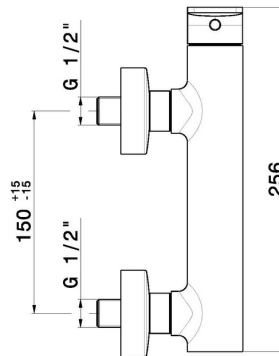

B-EASY

72655.01.093

Single lever exposed shower mixer - finish Matt Black

FEATURES

Material	Brass
Installation	Wall mounted
Control type	Single lever
Water mixing	Mechanical

TECHNICAL DRAWING

 **AR Preview**
try it in your home