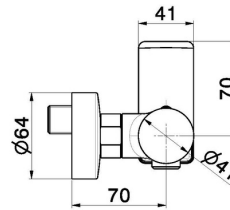

B-EASY

72655.01.093

Single lever exposed shower mixer - finish Matt Black

FEATURES

Material	Brass
Installation	Wall mounted
Control type	Single lever
Water mixing	Mechanical

TECHNICAL DRAWING

 **AR Preview**
try it in your home