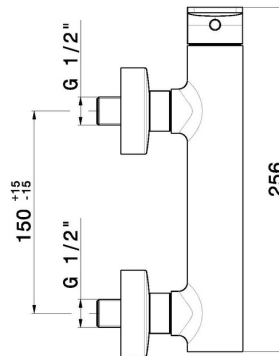

B-EASY

72655.21.018

Single lever exposed shower mixer - finish Chrome

Chrome

FEATURES

| | |
|--------------|---------------------|
| Material | Brass |
| Installation | Wall mounted |
| Control type | Single lever |
| Water mixing | Mechanical |

TECHNICAL DRAWING

AR Preview
try it in your home

More Details
on our [website](#)

B-EASY

72655.21.018

Single lever exposed shower mixer - finish Chrome

AVAILABLE FINISHES

21.018