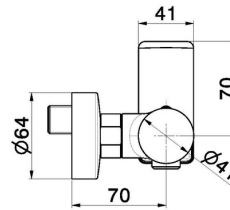

B-EASY

72655.21.018

Single lever exposed shower mixer - finish Chrome

Chrome

FEATURES

| | |
|--------------|---------------------|
| Material | Brass |
| Installation | Wall mounted |
| Control type | Single lever |
| Water mixing | Mechanical |

TECHNICAL DRAWING

AR Preview
try it in your home

More Details
on our [website](#)

B-EASY

72655.21.018

Single lever exposed shower mixer - finish Chrome

AVAILABLE FINISHES

21.018