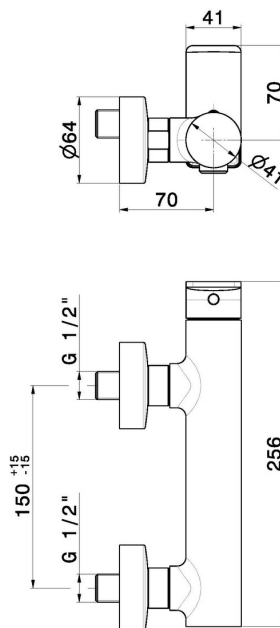

## 72655.M0.070

Single lever exposed shower mixer - finish Titanium Satin

Titanium Satin

### TECHNICAL DRAWING

---

**B-EASY**

**72655.M0.070**

Single lever exposed shower mixer - finish Titanium Satin

**AVAILABLE FINISHES**

---

**M0.070**