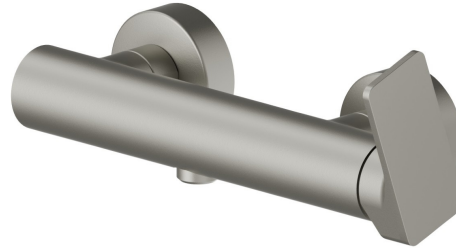

# B-EASY

## 72655.M0.070

Single lever exposed shower mixer - finish Titanium Satin

Titanium Satin

### FEATURES

---

Material	<b>Brass</b>
Installation	<b>Wall mounted</b>
Control type	<b>Single lever</b>
Water mixing	<b>Mechanical</b>

### TECHNICAL DRAWING

---

**B-EASY**

**72655.M0.070**

Single lever exposed shower mixer - finish Titanium Satin

**AVAILABLE FINISHES**

---

**M0.070**