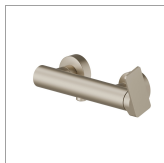

B-EASY

72655.M0.071

Single lever exposed shower mixer - finish Gold Satin

Gold Satin

FEATURES

Material	Brass
Installation	Wall mounted
Control type	Single lever
Water mixing	Mechanical

TECHNICAL DRAWING

B-EASY

72655.M0.071

Single lever exposed shower mixer - finish Gold Satin

AVAILABLE FINISHES

 **M0.071**
Gold Satin

 **01.014**
finish Matt White

 **01.093**
finish Matt Black

 **21.018**
finish Chrome

 **M0.070**
finish Titanium Satin