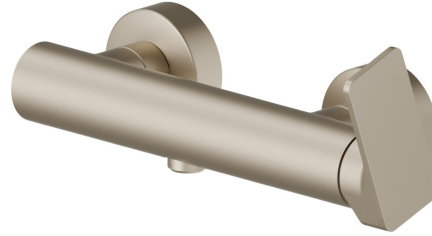

B-EASY

72655.M0.071

Single lever exposed shower mixer - finish Gold Satin

Gold Satin

FEATURES

Material	Brass
Installation	Wall mounted
Control type	Single lever
Water mixing	Mechanical

TECHNICAL DRAWING

B-EASY

72655.M0.071

Single lever exposed shower mixer - finish Gold Satin

AVAILABLE FINISHES

 **M0.071**
Gold Satin

 **01.014**
finish Matt White

 **01.093**
finish Matt Black

 **21.018**
finish Chrome

 **M0.070**
finish Titanium Satin

 **M0.072**
finish Copper Satin

 **M0.075**
finish Copper Glossy