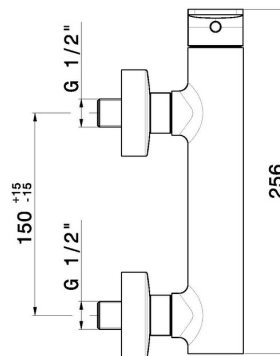

B-EASY

72655.M0.071

Single lever exposed shower mixer - finish Gold Satin

Gold Satin

FEATURES

Material	Brass
Installation	Wall mounted
Control type	Single lever
Water mixing	Mechanical

TECHNICAL DRAWING

B-EASY