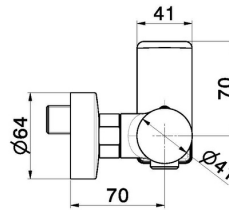

B-EASY

72655.M0.071

Single lever exposed shower mixer - finish Gold Satin

Gold Satin

FEATURES

Material	Brass
Installation	Wall mounted
Control type	Single lever
Water mixing	Mechanical

TECHNICAL DRAWING

B-EASY

72655.M0.071

Single lever exposed shower mixer - finish Gold Satin

AVAILABLE FINISHES

 **M0.071**
Gold Satin

 **01.014**
finish Matt White

 **01.093**
finish Matt Black

 **21.018**
finish Chrome

 **M0.070**
finish Titanium Satin