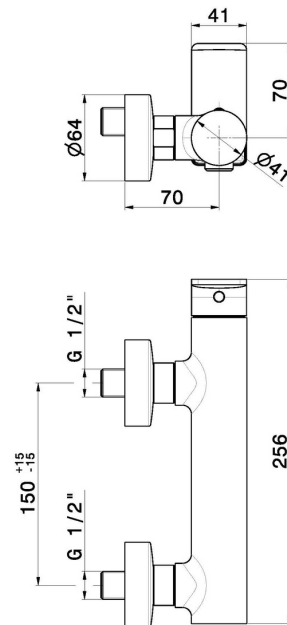

B-EASY

72655.M0.072

Single lever exposed shower mixer - finish Copper Satin

Copper Satin

FEATURES

Material	Brass
Installation	Wall mounted
Control type	Single lever
Water mixing	Mechanical

TECHNICAL DRAWING