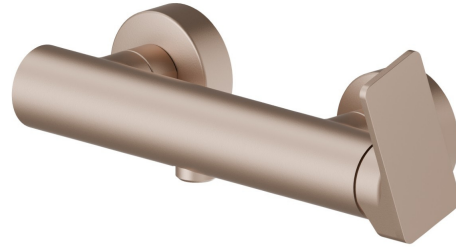

B-EASY

72655.M0.072

Single lever exposed shower mixer - finish Copper Satin

Copper Satin

FEATURES

Material	Brass
Installation	Wall mounted
Control type	Single lever
Water mixing	Mechanical

TECHNICAL DRAWING

B-EASY

72655.M0.072

Single lever exposed shower mixer - finish Copper Satin

AVAILABLE FINISHES

M0.072

Copper Satin

01.014

finish Matt White

01.093

finish Matt Black

21.018

finish Chrome

M0.070

finish Titanium Satin

M0.071

finish Gold Satin

M0.075

finish Copper Glossy