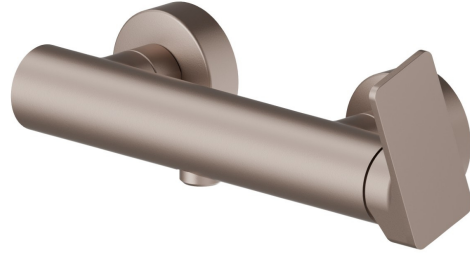

B-EASY

72655.M0.075

Single lever exposed shower mixer - finish Copper Glossy

Copper Glossy

FEATURES

Material
Installation
Control type
Water mixing

Brass
Wall mounted
Single lever
Mechanical

TECHNICAL DRAWING

B-EASY

72655.M0.075

Single lever exposed shower mixer - finish Copper Glossy

AVAILABLE FINISHES

M0.075

Copper Glossy

01.014

finish Matt White

01.093

finish Matt Black

21.018

finish Chrome

M0.070

finish Titanium Satin

M0.071

finish Gold Satin

M0.072

finish Copper Satin