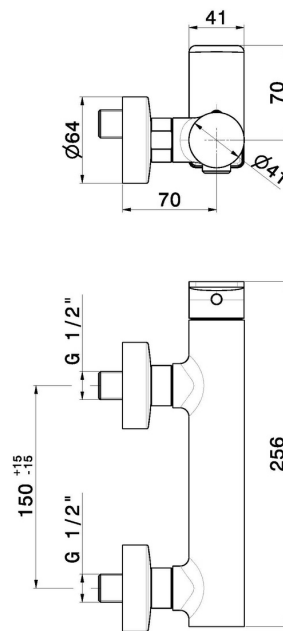

B-EASY

72655.M0.075

Single lever exposed shower mixer - finish Copper Glossy

Copper Glossy

FEATURES

Material
Installation
Control type
Water mixing

Brass
Wall mounted
Single lever
Mechanical

TECHNICAL DRAWING