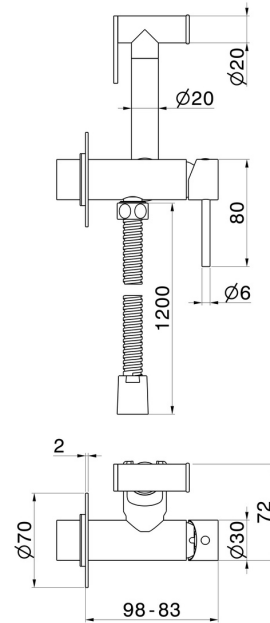

886E.01.014

Single lever mixer, hot and cold water, for personal hygiene and toilet - finish Matt White

Matt White

FEATURES

Material	Brass
Technology	Save Water
Installation	Wall concealed part
Required for installation	<u>31093.00.000</u>

TECHNICAL DRAWING

 **AR Preview**
try it in your home

More Details
on our [website](#)

886E.01.014

Single lever mixer, hot and cold water, for personal hygiene and toilet - finish Matt White

AVAILABLE FINISHES