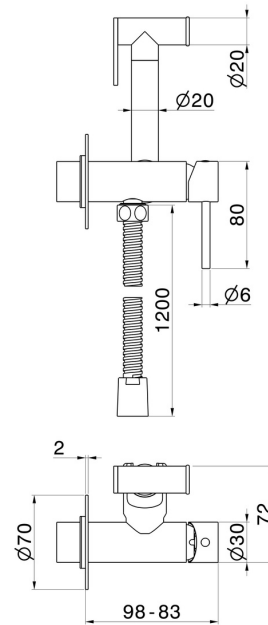

886E.21.018

Single lever mixer, hot and cold water, for personal hygiene and toilet - finish Chrome

FEATURES

Material	Brass
Technology	Save Water
Installation	Wall concealed part
Required for installation	<u>31093.00.000</u>

TECHNICAL DRAWING

886E.21.018

Single lever mixer, hot and cold water, for personal hygiene and toilet - finish Chrome

AVAILABLE FINISHES

21.018

Chrome

01.014

finish Matt White