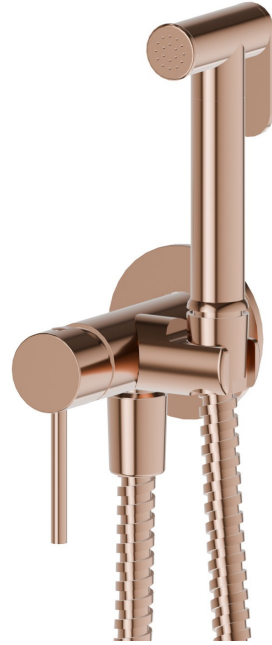

886E.58.061

Single lever mixer, hot and cold water, for personal hygiene and toilet - finish PVD Copper Bronze

PVD Copper Bronze

FEATURES

Material	Brass
Technology	Save Water
Installation	Wall concealed part
Required for installation	<u>31093.00.000</u>

TECHNICAL DRAWING

 **AR Preview**
try it in your home

More Details
on our [website](#)

886E.58.061

Single lever mixer, hot and cold water, for personal hygiene and toilet - finish PVD Copper Bronze

AVAILABLE FINISHES

58.061

PVD Copper Bronze

01.014

finish Matt White

01.093

finish Matt Black

21.018

finish Chrome

47.083

finish Groove Bronze

58.063

finish PVD Gun Metal

59.064

finish PVD Brushed Gun Metal

59.066

finish PVD Brushed steel