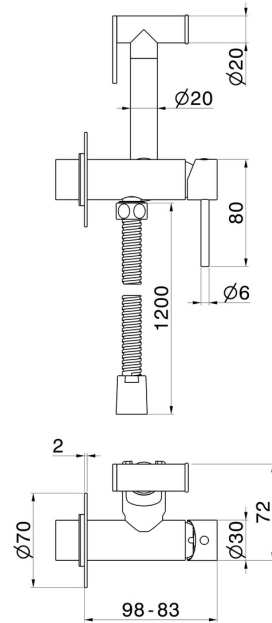

886E.58.061

Single lever mixer, hot and cold water, for personal hygiene and toilet - finish PVD Copper Bronze

PVD Copper Bronze

FEATURES

Material	Brass
Technology	Save Water
Installation	Wall concealed part
Required for installation	<u>31093.00.000</u>

TECHNICAL DRAWING

 **AR Preview**
try it in your home

More Details
on our [website](#)

886E.58.061

Single lever mixer, hot and cold water, for personal hygiene and toilet - finish PVD Copper Bronze

AVAILABLE FINISHES