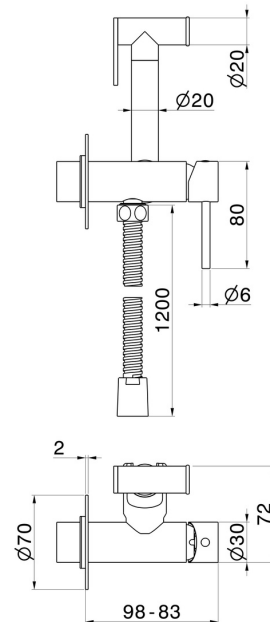

886E.59.064

Single lever mixer, hot and cold water, for personal hygiene and toilet - finish PVD Brushed Gun Metal

FEATURES

Material	Brass
Technology	Save Water
Installation	Wall concealed part
Required for installation	<u>31093.00.000</u>

TECHNICAL DRAWING

886E.59.064

Single lever mixer, hot and cold water, for personal hygiene and toilet - finish PVD Brushed Gun Metal

AVAILABLE FINISHES

59.064

PVD Brushed Gun Metal

01.014

finish Matt White