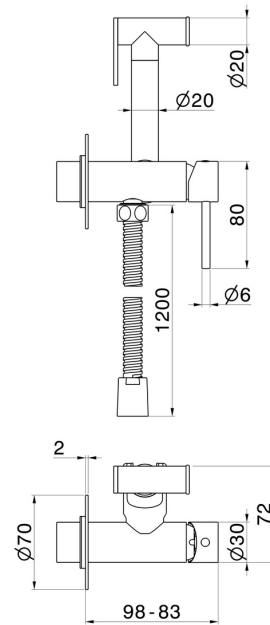

886E.59.066

Single lever mixer, hot and cold water, for personal hygiene and toilet - finish PVD Brushed steel

PVD Brushed steel

FEATURES

Material	Brass
Technology	Save Water
Installation	Wall concealed part
Required for installation	<u>31093.00.000</u>

TECHNICAL DRAWING

886E.59.066

Single lever mixer, hot and cold water, for personal hygiene and toilet - finish PVD Brushed steel

AVAILABLE FINISHES

59.066

PVD Brushed steel

01.014

finish Matt White