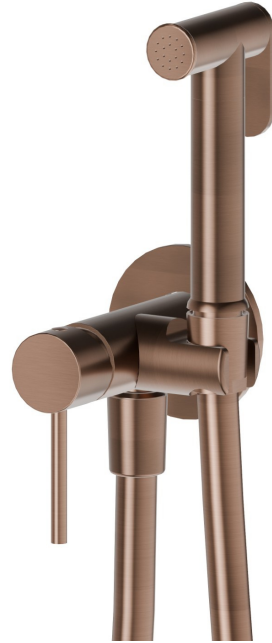

**886E.59.067**

Single lever mixer, hot and cold water, for personal hygiene and toilet - finish PVD Brushed Copper Bronze

PVD Brushed Copper Bronze

**FEATURES**

Material	<b>Brass</b>
Technology	<b>Save Water</b>
Installation	<b>Wall concealed part</b>
Required for installation	<b><u>31093.00.000</u></b>

**TECHNICAL DRAWING**

**886E.59.067**

Single lever mixer, hot and cold water, for personal hygiene and toilet - finish PVD Brushed Copper Bronze

**AVAILABLE FINISHES**

---

**59.067**

PVD Brushed Copper Bronze

**01.014**

finish Matt White

**01.093**

finish Matt Black

**21.018**

finish Chrome

**47.083**

finish Groove Bronze

**58.061**

finish PVD Copper Bronze

**58.063**

finish PVD Gun Metal

**59.064**

finish PVD Brushed Gun Metal

**59.066**

finish PVD Brushed steel