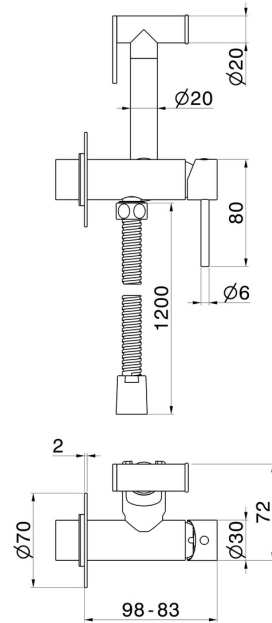

**886E.59.067**

Single lever mixer, hot and cold water, for personal hygiene and toilet - finish PVD Brushed Copper Bronze

PVD Brushed Copper Bronze

**FEATURES**

Material	<b>Brass</b>
Technology	<b>Save Water</b>
Installation	<b>Wall concealed part</b>
Required for installation	<b><u>31093.00.000</u></b>

**TECHNICAL DRAWING**

**886E.59.067**

Single lever mixer, hot and cold water, for personal hygiene and toilet - finish PVD Brushed Copper Bronze

**AVAILABLE FINISHES**

---

**59.067**

PVD Brushed Copper Bronze