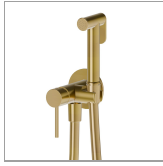

886E.59.097

Single lever mixer, hot and cold water, for personal hygiene and toilet - finish PVD Brushed Gold

PVD Brushed Gold

FEATURES

Material	Brass
Technology	Save Water
Installation	Wall concealed part
Required for installation	<u>31093.00.000</u>

TECHNICAL DRAWING

886E.59.097

Single lever mixer, hot and cold water, for personal hygiene and toilet - finish PVD Brushed Gold

AVAILABLE FINISHES

59.097

PVD Brushed Gold

01.014

finish Matt White

01.093

finish Matt Black

21.018

finish Chrome

47.083

finish Groove Bronze

58.061

finish PVD Copper Bronze