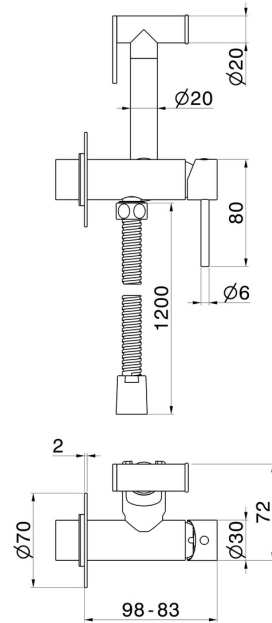

886E.59.097

Single lever mixer, hot and cold water, for personal hygiene and toilet - finish PVD Brushed Gold

PVD Brushed Gold

FEATURES

Material	Brass
Technology	Save Water
Installation	Wall concealed part
Required for installation	<u>31093.00.000</u>

TECHNICAL DRAWING

886E.59.097

Single lever mixer, hot and cold water, for personal hygiene and toilet - finish PVD Brushed Gold

AVAILABLE FINISHES

59.097

PVD Brushed Gold

01.014

finish Matt White