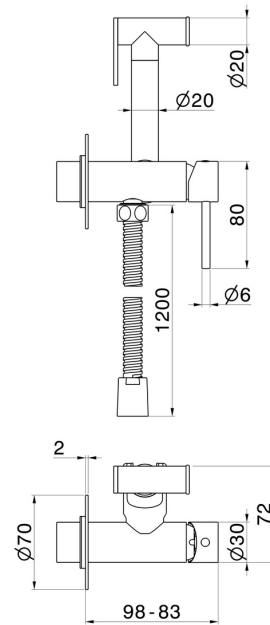

**886E.59.098**

Single lever mixer, hot and cold water, for personal hygiene and toilet - finish PVD Brushed Pale Gold

PVD Brushed Pale Gold

**FEATURES**

Material	<b>Brass</b>
Technology	<b>Save Water</b>
Installation	<b>Wall concealed part</b>
Required for installation	<b><u>31093.00.000</u></b>

**TECHNICAL DRAWING**

**886E.59.098**

Single lever mixer, hot and cold water, for personal hygiene and toilet - finish PVD Brushed Pale Gold