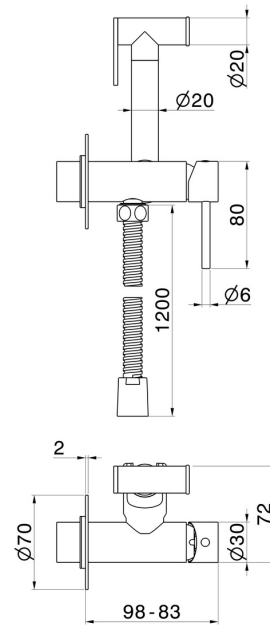

**886E.M0.070**

Single lever mixer, hot and cold water, for personal hygiene and toilet - finish Titanium Satin

**FEATURES**

Material	<b>Brass</b>
Technology	<b>Save Water</b>
Installation	<b>Wall concealed part</b>
Required for installation	<b><u>31093.00.000</u></b>

**TECHNICAL DRAWING**

**AR Preview**  
try it in your home

More Details  
on our [website](#)

**886E.M0.070**

Single lever mixer, hot and cold water, for personal hygiene and toilet - finish Titanium Satin